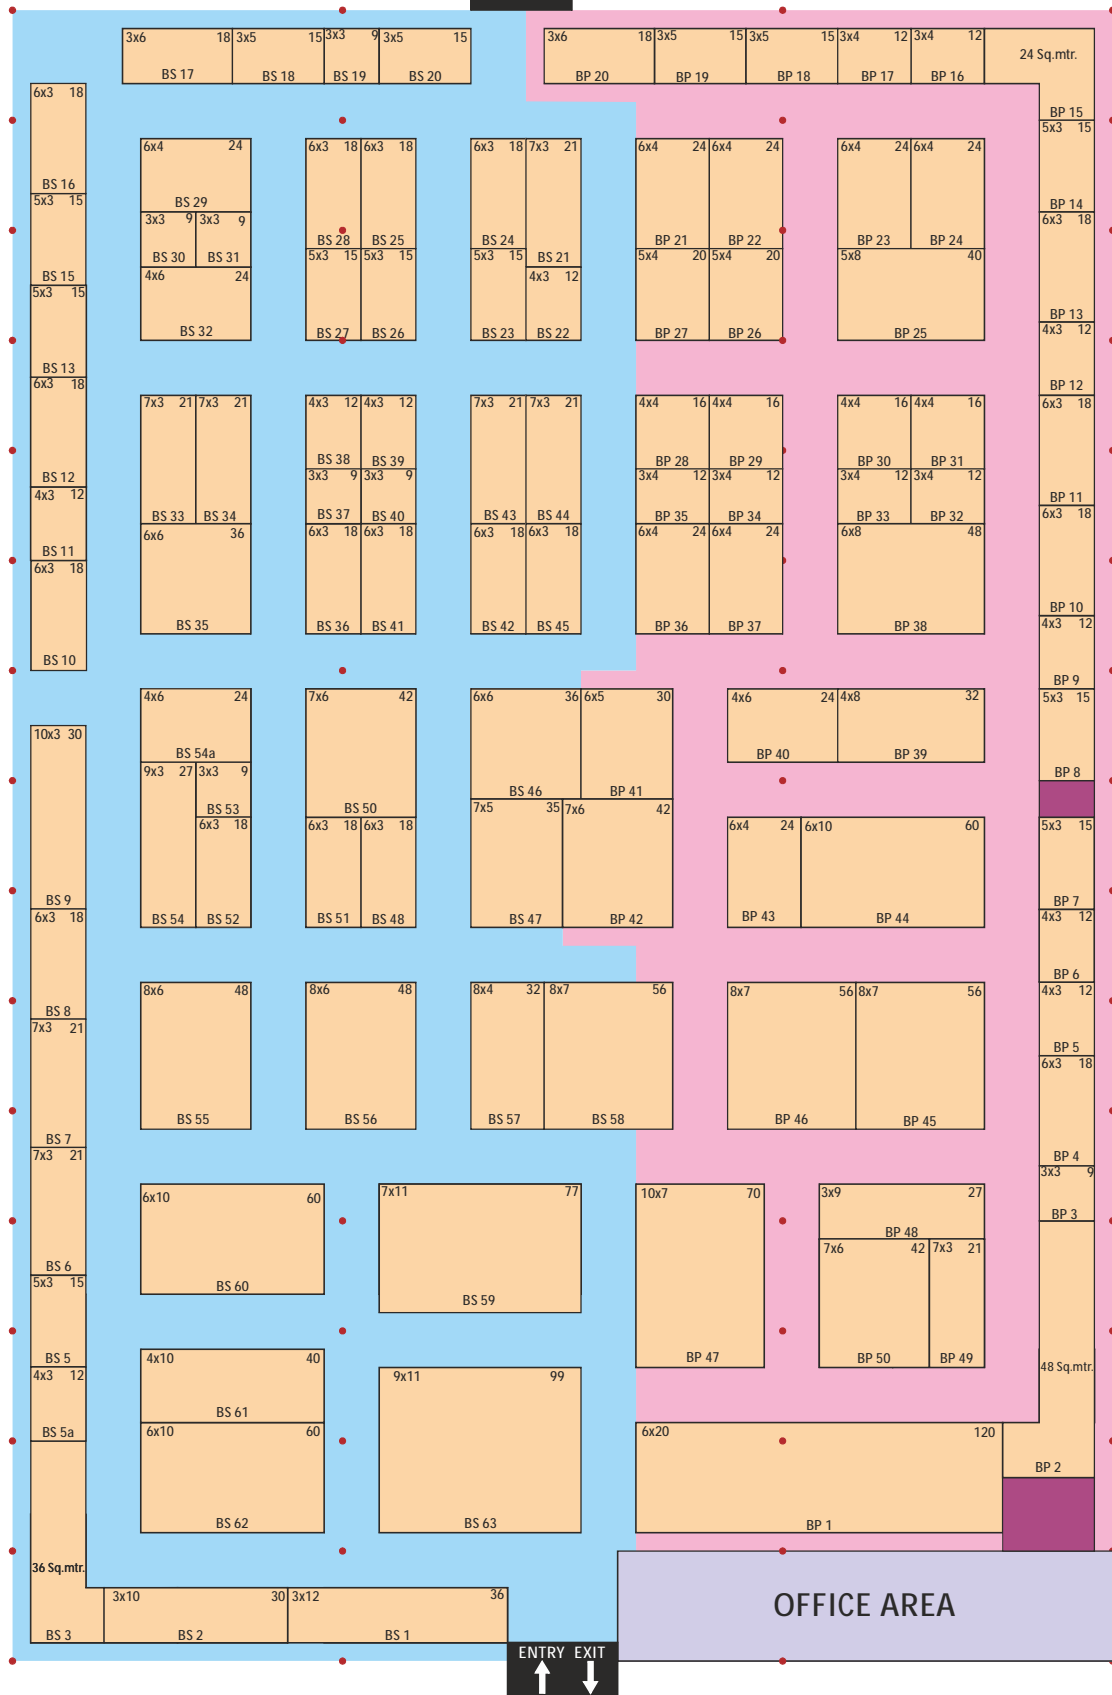

23, 24 & 25 October 2026, Palace Grounds, BENGALURU

Service Entry

Rates	Indian Exhibitor
Stall Cost Pre Sq. mtr.	Rs. 8,500/-

- Occupied Stalls
- Available Stalls

GST 18% as applicable (SUBLETTING OF THE STALL NOT ALLOWED)